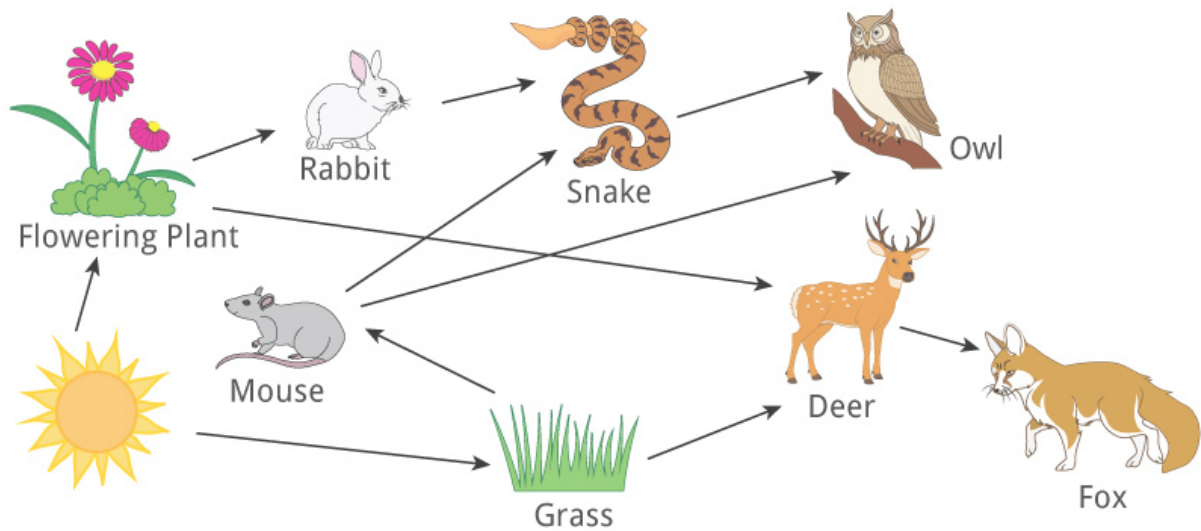

FOOD WEB Review Worksheet

Q1. A food web is made of several interconnected _____. It shows the _____ from one organism to another.

Q2. List four different food chains presented in the food web.

Q3. What is the ultimate source of energy in the food chain ?

Q4. Tick (✓) the correct boxes and give (✗) in each incorrect box.

Organism	Autotroph	Heterotroph	Producer	Herbivore	Carnivore
Grass					
Mouse					
Deer					
Fox					
Flowering Plant					
Rabbit					
Snake					
Owl					

FOOD WEB Review Worksheet

Q1. A food web is made of several interconnected food chains. It shows the flow of energy from one organism to another.

Q2. List four different food chains presented in the food web.

Sun → Grass → Deer → Fox

Sun → Flowering Plant → Rabbit → Snake → Owl

Sun → Grass → Mouse → Snake → Owl

Sun → Flowering Plant → Deer → Fox

Q3. What is the ultimate source of energy in the food chain ?

Sun

Q4. Tick (✓) the correct boxes and give (✗) in each incorrect box.