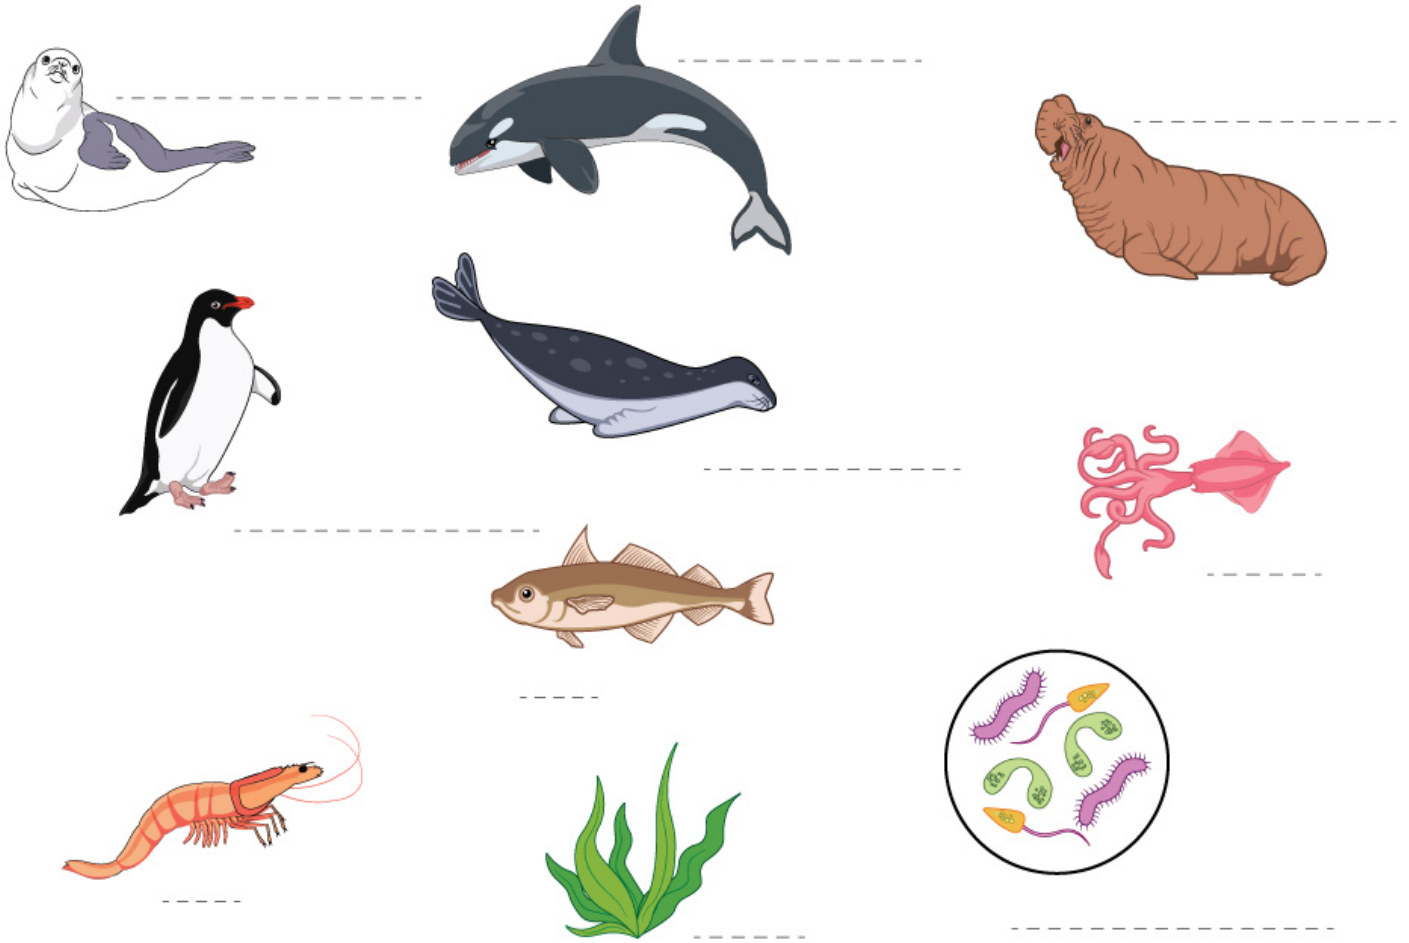

# OCEAN FOOD WEB

**Direction 1:** Label the different parts of the ocean food web and connect the organisms with the help of arrows to complete it.

**Direction 2:** Answer the following questions about the food web.

Q1. Name two prey of killer whales.

---

Q2. What do penguins eat?

---

Q3. Name the producer of the food web.

---

Q4. What is the role of the cod in the food web?

---

# OCEAN FOOD WEB

Q1. Name two prey of killer whales.

Elephant seal and Leopard seal.

---

Q2. What do penguins eat?

Krill and algae.

---

Q3. Name the producer of the food web.

Algae.

---

Q4. What is the role of the cod in the food web?

It is the food of the leopard seal.

---